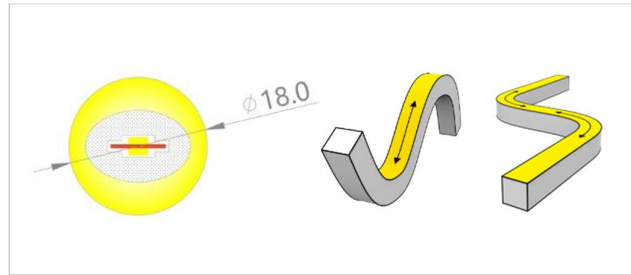

## PRODUCT DESCRIPTION

This Low Output Neon Flex features a circular cross-section and is designed for flexibility and style. It delivers high-quality, wraparound illumination that meets the demands of modern lighting applications.

## PRODUCT NOTES

- Fusion Neon is typically supplied in custom cut lengths, but can also be supplied in reels up to a maximum length of 5m, with cables at both ends.
- A range of mounting accessories are available to ensure easy and secure installation.
- Please note, the 360° Neon cannot be cut to size on site, so precise measurements are required prior to ordering.
- When unreeling NGA's Neon Flex, two people must work together no more than 1.5 m apart. One supports the reel while the other feeds the Neon out for installation. This prevents twisting and protects the internal LEDs.

## TECHNICAL INFORMATION

Product Code	NGA/LL/NF/18/360D/10/4000/67
Product Group	Neon Flex
Bend Direction	Horizontal OR Vertical (not Dual)
Power Consumption	10W/m
Supply Voltage	24V DC Constant Voltage
Lumen Output	847
Efficacy	85lm/W
Colour Temperature	4000K
CRI	Ra>90
MacAdam Step	<3SDCM
Lifetime	50000hrs
Cutting Interval	50mm

Dimensions	ø18mm
Mounting Clip	Refer to page 2
Alternative Mounting	Refer to page 2
Bending Diameter	ø≥150mm
Cable Entry	End / Side
Max Run Length	6.5m
Control Gear	On-Off / TRIAC / 0-10 / DALI / DMX
IP Rating	IP67
IK Rating	IK08
Operating Temperature	-40°C to 55°C
Beam Angle	360°
Protection Class	III