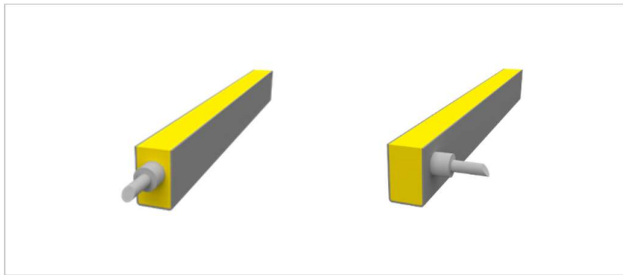

# NEON 360 - 18 3D 10W/M 4000K IP67

NGA/LL/NF/18/360D/10/4000/67

LED SPECIFICATION SHEET

## PRODUCT DESCRIPTION

This Low Output Neon Flex features a circular cross-section and is designed for flexibility and style. It delivers high-quality, wraparound illumination that meets the demands of modern lighting applications.

## PRODUCT NOTES

- Fusion Neon is typically supplied in custom cut lengths, but can also be supplied in reels up to a maximum length of 5m, with cables at both ends.
- A range of mounting accessories are available to ensure easy and secure installation.
- Please note, the 360° Neon cannot be cut to size on site, so precise measurements are required prior to ordering.
- When unreeling NGA's Neon Flex, two people must work together no more than 1.5 m apart. One supports the reel while the other feeds the Neon out for installation. This prevents twisting and protects the internal LEDs.

Dimensions	ø18mm
Mounting Clip	Refer to page 2
Alternative Mounting	Refer to page 2
Bending Diameter	ø≥150mm
Cable Entry	End / Side
Max Run Length	6.5m
Control Gear	On-Off / TRIAC / 0-10 / DALI / DMX
IP Rating	IP67
IK Rating	IK08
Operating Temperature	-40°C to 55°C
Beam Angle	360°
Protection Class	III